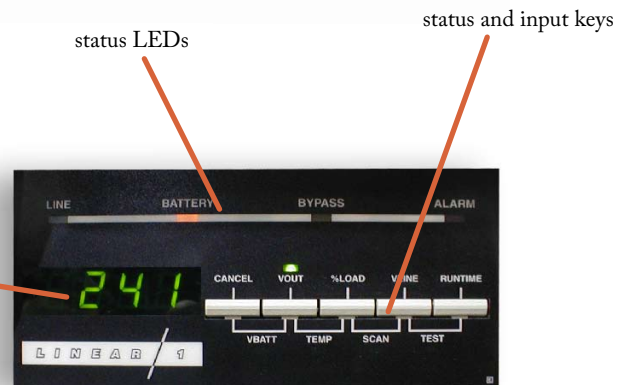

### 3K - 8K models

Emergency power-off

Safety certification UL 2601-1 / UL 60601-1, UL 1778, cUL

EMC compliance FCC-A, Vfg 243/1991, Vfg 46/1992, CISPR 22 compliance listing

**Software** The LinCS Software Suite is a comprehensive collection of power management shutdown software for use with *linear/1* uninterruptible power systems. The software provides enhanced UPS monitoring and unattended system shutdown features for Windows 9x and Windows NT/2000. The software furnishes a complete record of critical power events and UPS activity on an event log, helping you spot, diagnose and react more effectively to problems. On-line manuals include easy-to-follow installation and operating instructions in either Adobe Acrobat or ASCII formats.