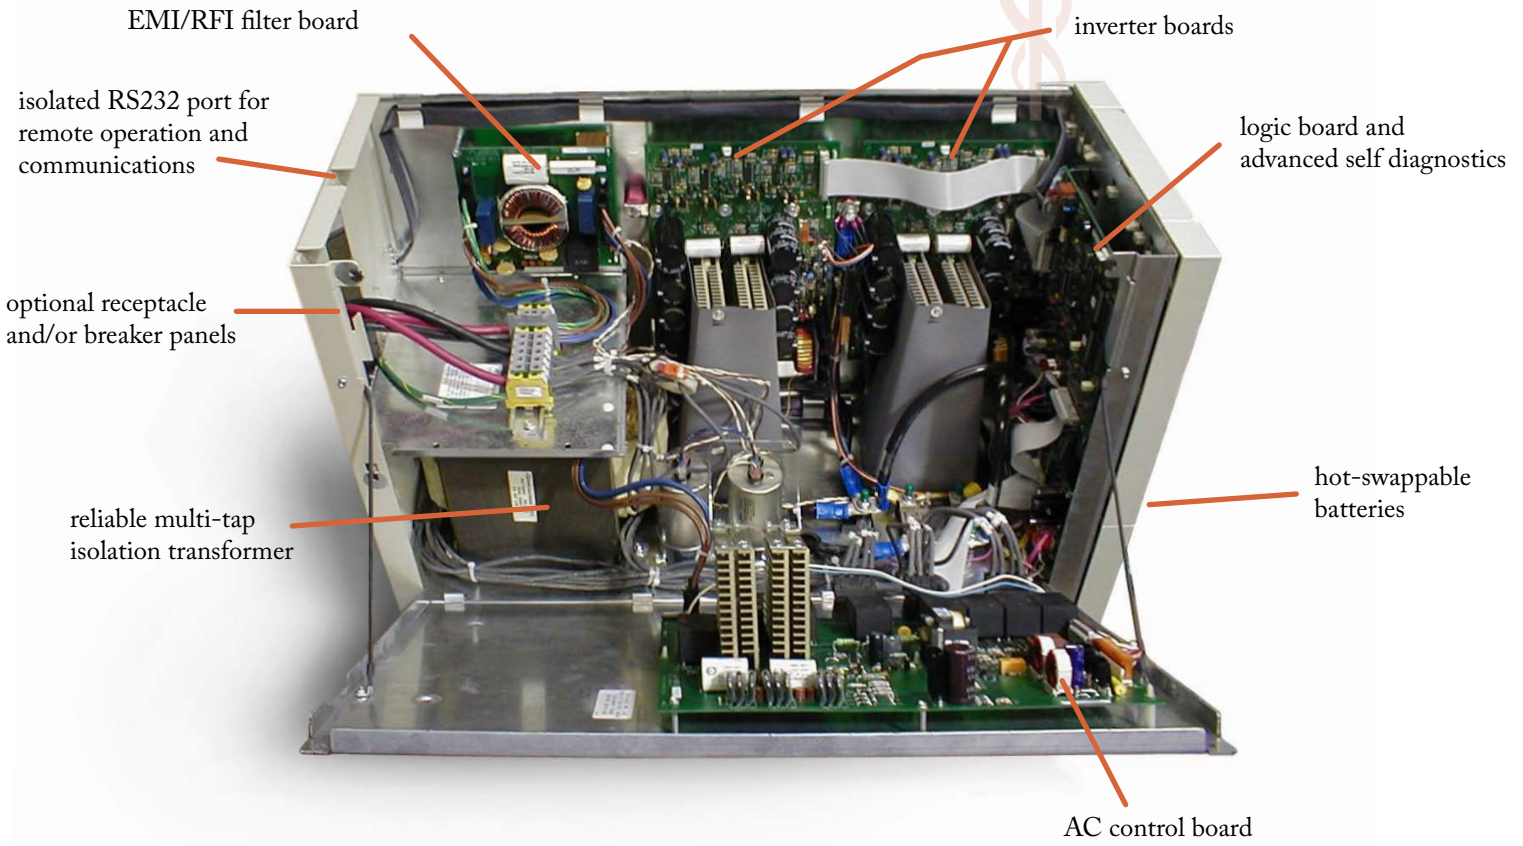

battery backup · line conditioner  
surge suppressor

# This is one slick machine. (surge overload capacity of 200%)

### 3K - 8K models

Emergency power-off

Safety certification UL 2601-1 / UL 60601-1, UL 1778, cUL

EMC compliance FCC-A, Vfg 243/1991, Vfg 46/1992, CISPR 22 compliance listing

**Software** The LinCS Software Suite is a comprehensive collection of power management shutdown software for use with *linear/1* uninterruptible power systems. The software provides enhanced UPS monitoring and unattended system shutdown features for Windows 9x and Windows NT/2000. The software furnishes a complete record of critical power events and UPS activity on an event log, helping you spot, diagnose and react more effectively to problems. On-line manuals include easy-to-follow installation and operating instructions in either Adobe Acrobat or ASCII formats.